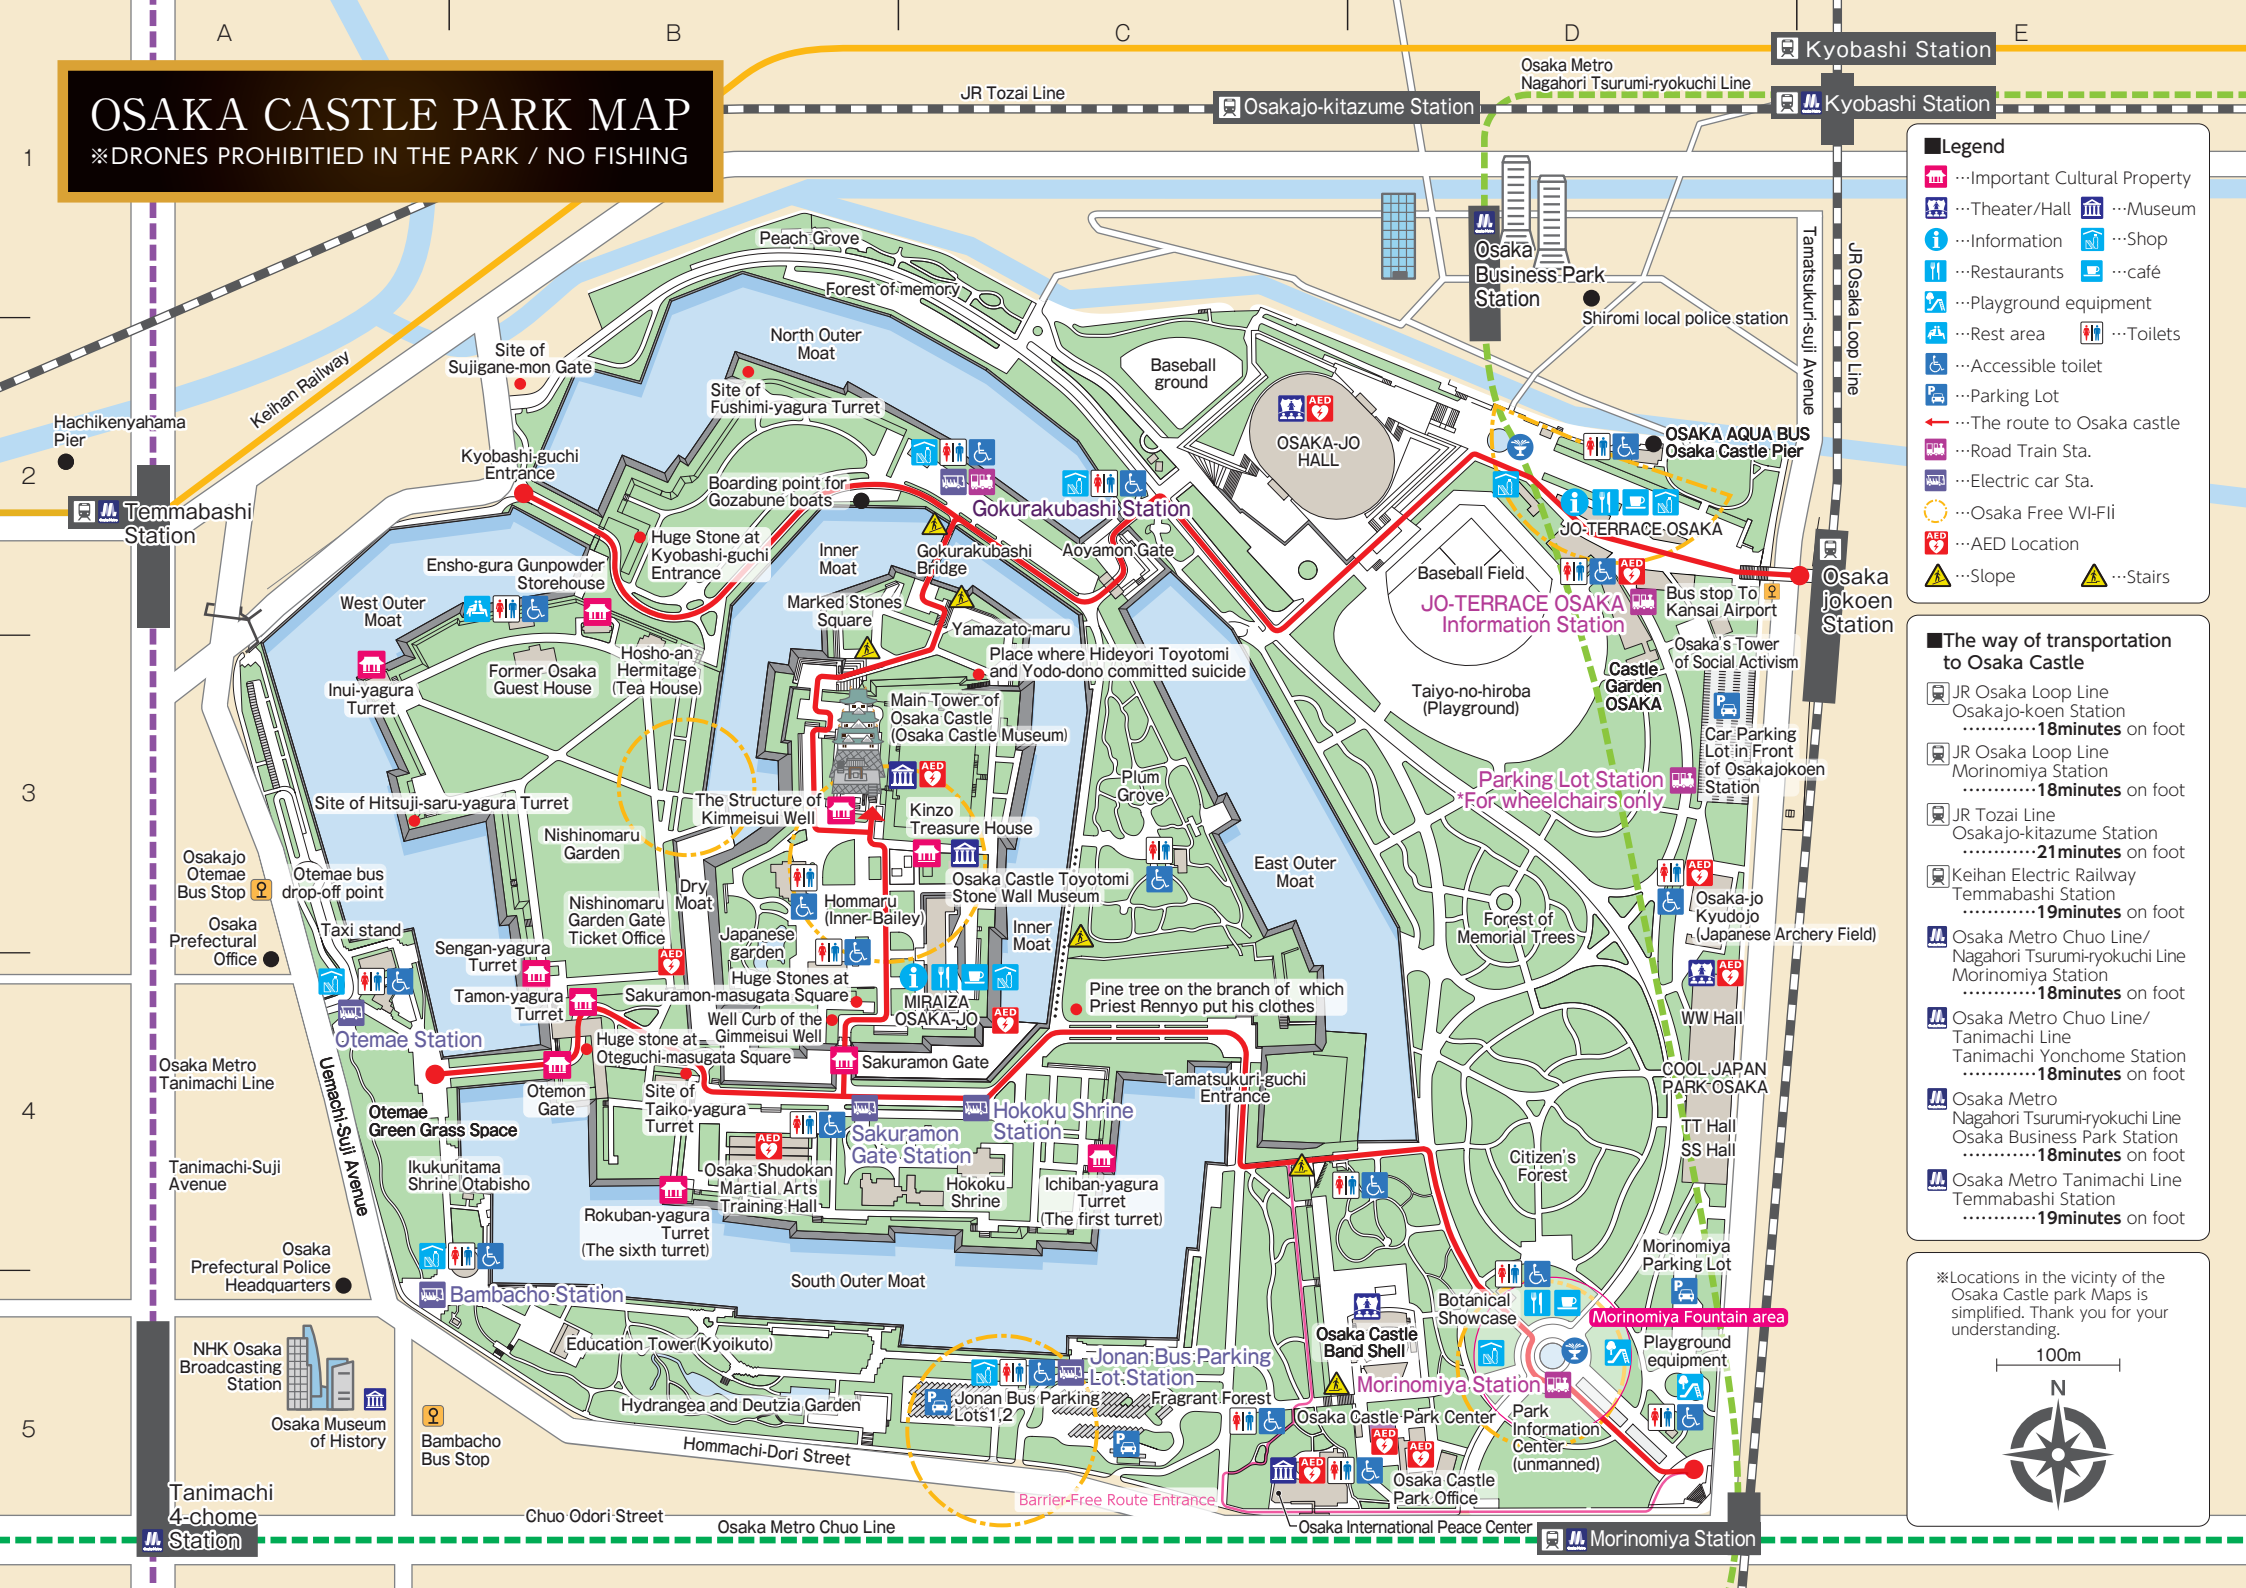

OSAKA CASTLE PARK MAP

※DRONES PROHIBITED IN THE PARK / NO FISHING

Legend

- ...Important Cultural Property
- ...Theater/Hall
- ...Museum
- ...Information
- ...Shop
- ...Restaurants
- ...café
- ...Playground equipment
- ...Rest area
- ...Toilets
- ...Accessible toilet
- ...Parking Lot
- ...The route to Osaka castle
- ...Road Train Sta.
- ...Electric car Sta.
- ...Osaka Free Wi-Fi
- ...AED Location
- ...Slope
- ...Stairs

The way of transportation to Osaka Castle

- JR Osaka Loop Line
Osakajo-koen Station
.....18minutes on foot
- JR Osaka Loop Line
Morinomiya Station
.....18minutes on foot
- JR Tozai Line
Osakajo-kitazume Station
.....21minutes on foot
- Keihan Electric Railway
Temmabashi Station
.....19minutes on foot
- Keihan Electric Railway
Kyudojo (Japanese Archery Field)
.....19minutes on foot
- Osaka Metro Chuo Line/
Nagahori Tsurumi-ryokuchi Line
Morinomiya Station
.....18minutes on foot
- Osaka Metro Chuo Line/
Tanimachi Line
Tanimachi Yonchome Station
.....18minutes on foot
- Osaka Metro
Nagahori Tsurumi-ryokuchi Line
Osaka Business Park Station
.....18minutes on foot
- Osaka Metro Tanimachi Line
Temmabashi Station
.....19minutes on foot

※Locations in the vicinity of the Osaka Castle park Maps is simplified. Thank you for your understanding.

100m